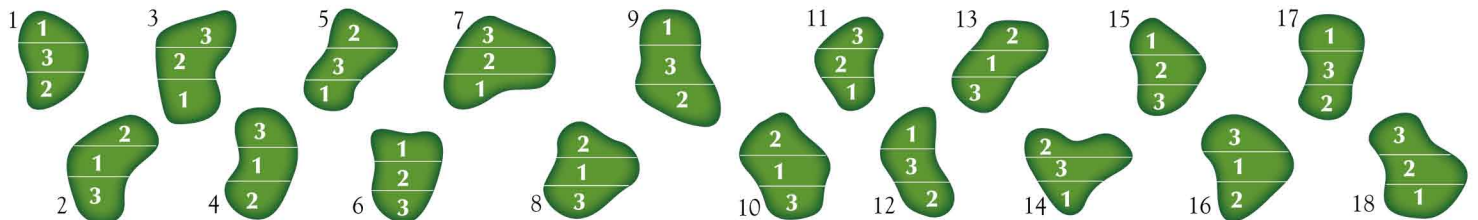

SOUTH	1	2	3	4	5	6	7	8	9	OUT	IN	10	11	12	13	14	15	16	17	18	IN	TOT	HCP	NET
Gold 0-5 Hdcp	465	549	368	193	403	456	202	420	534	3590	INITIALS	422	559	221	562	146	420	451	362	420	3563	7153		
Blue 5-12 Hdcp	421	531	333	181	393	425	172	390	501	3347		395	537	201	539	134	394	402	341	400	3343	6690		
White 12+ Hdcp	387	473	315	163	379	384	151	372	471	3095		366	511	180	518	105	363	364	320	384	3111	6206		
Green	381	468	312	159	333	359	147	339	465	2963		319	501	143	456	103	309	302	310	344	2787	5750		
Men's Handicap All/Gr	3/1	9/5	11/13	17/17	13/9	1/3	15/15	7/11	5/7			6/12	14/4	10/14	12/2	18/18	4/8	2/10	16/16	8/6				
Par	4	5	4	3	4	4	3	4	5	36		4	5	3	5	3	4	4	4	4	36	72		
Women's Handicap B/R	3/1	9/9	5/17	17/15	15/5	1/11	13/13	7/3	11/7			10/6	4/10	12/18	6/2	18/16	8/4	14/8	16/14	2/12				
Black	326	473	315	115	310	359	143	339	471	2851		319	492	143	456	100	309	302	287	344	2752	5603		
Red	326	433	216	115	310	277	126	339	448	2590		319	426	97	422	100	309	302	287	293	2555	5145		

Rating/Slope: Gold: 74.2/135 Blue: 72.2/131 White: 69.6/128 Green: 68.0/119 Black (W): 72.3/130 Red (W): 70.3/121

Scorer:

Attest:

Date: